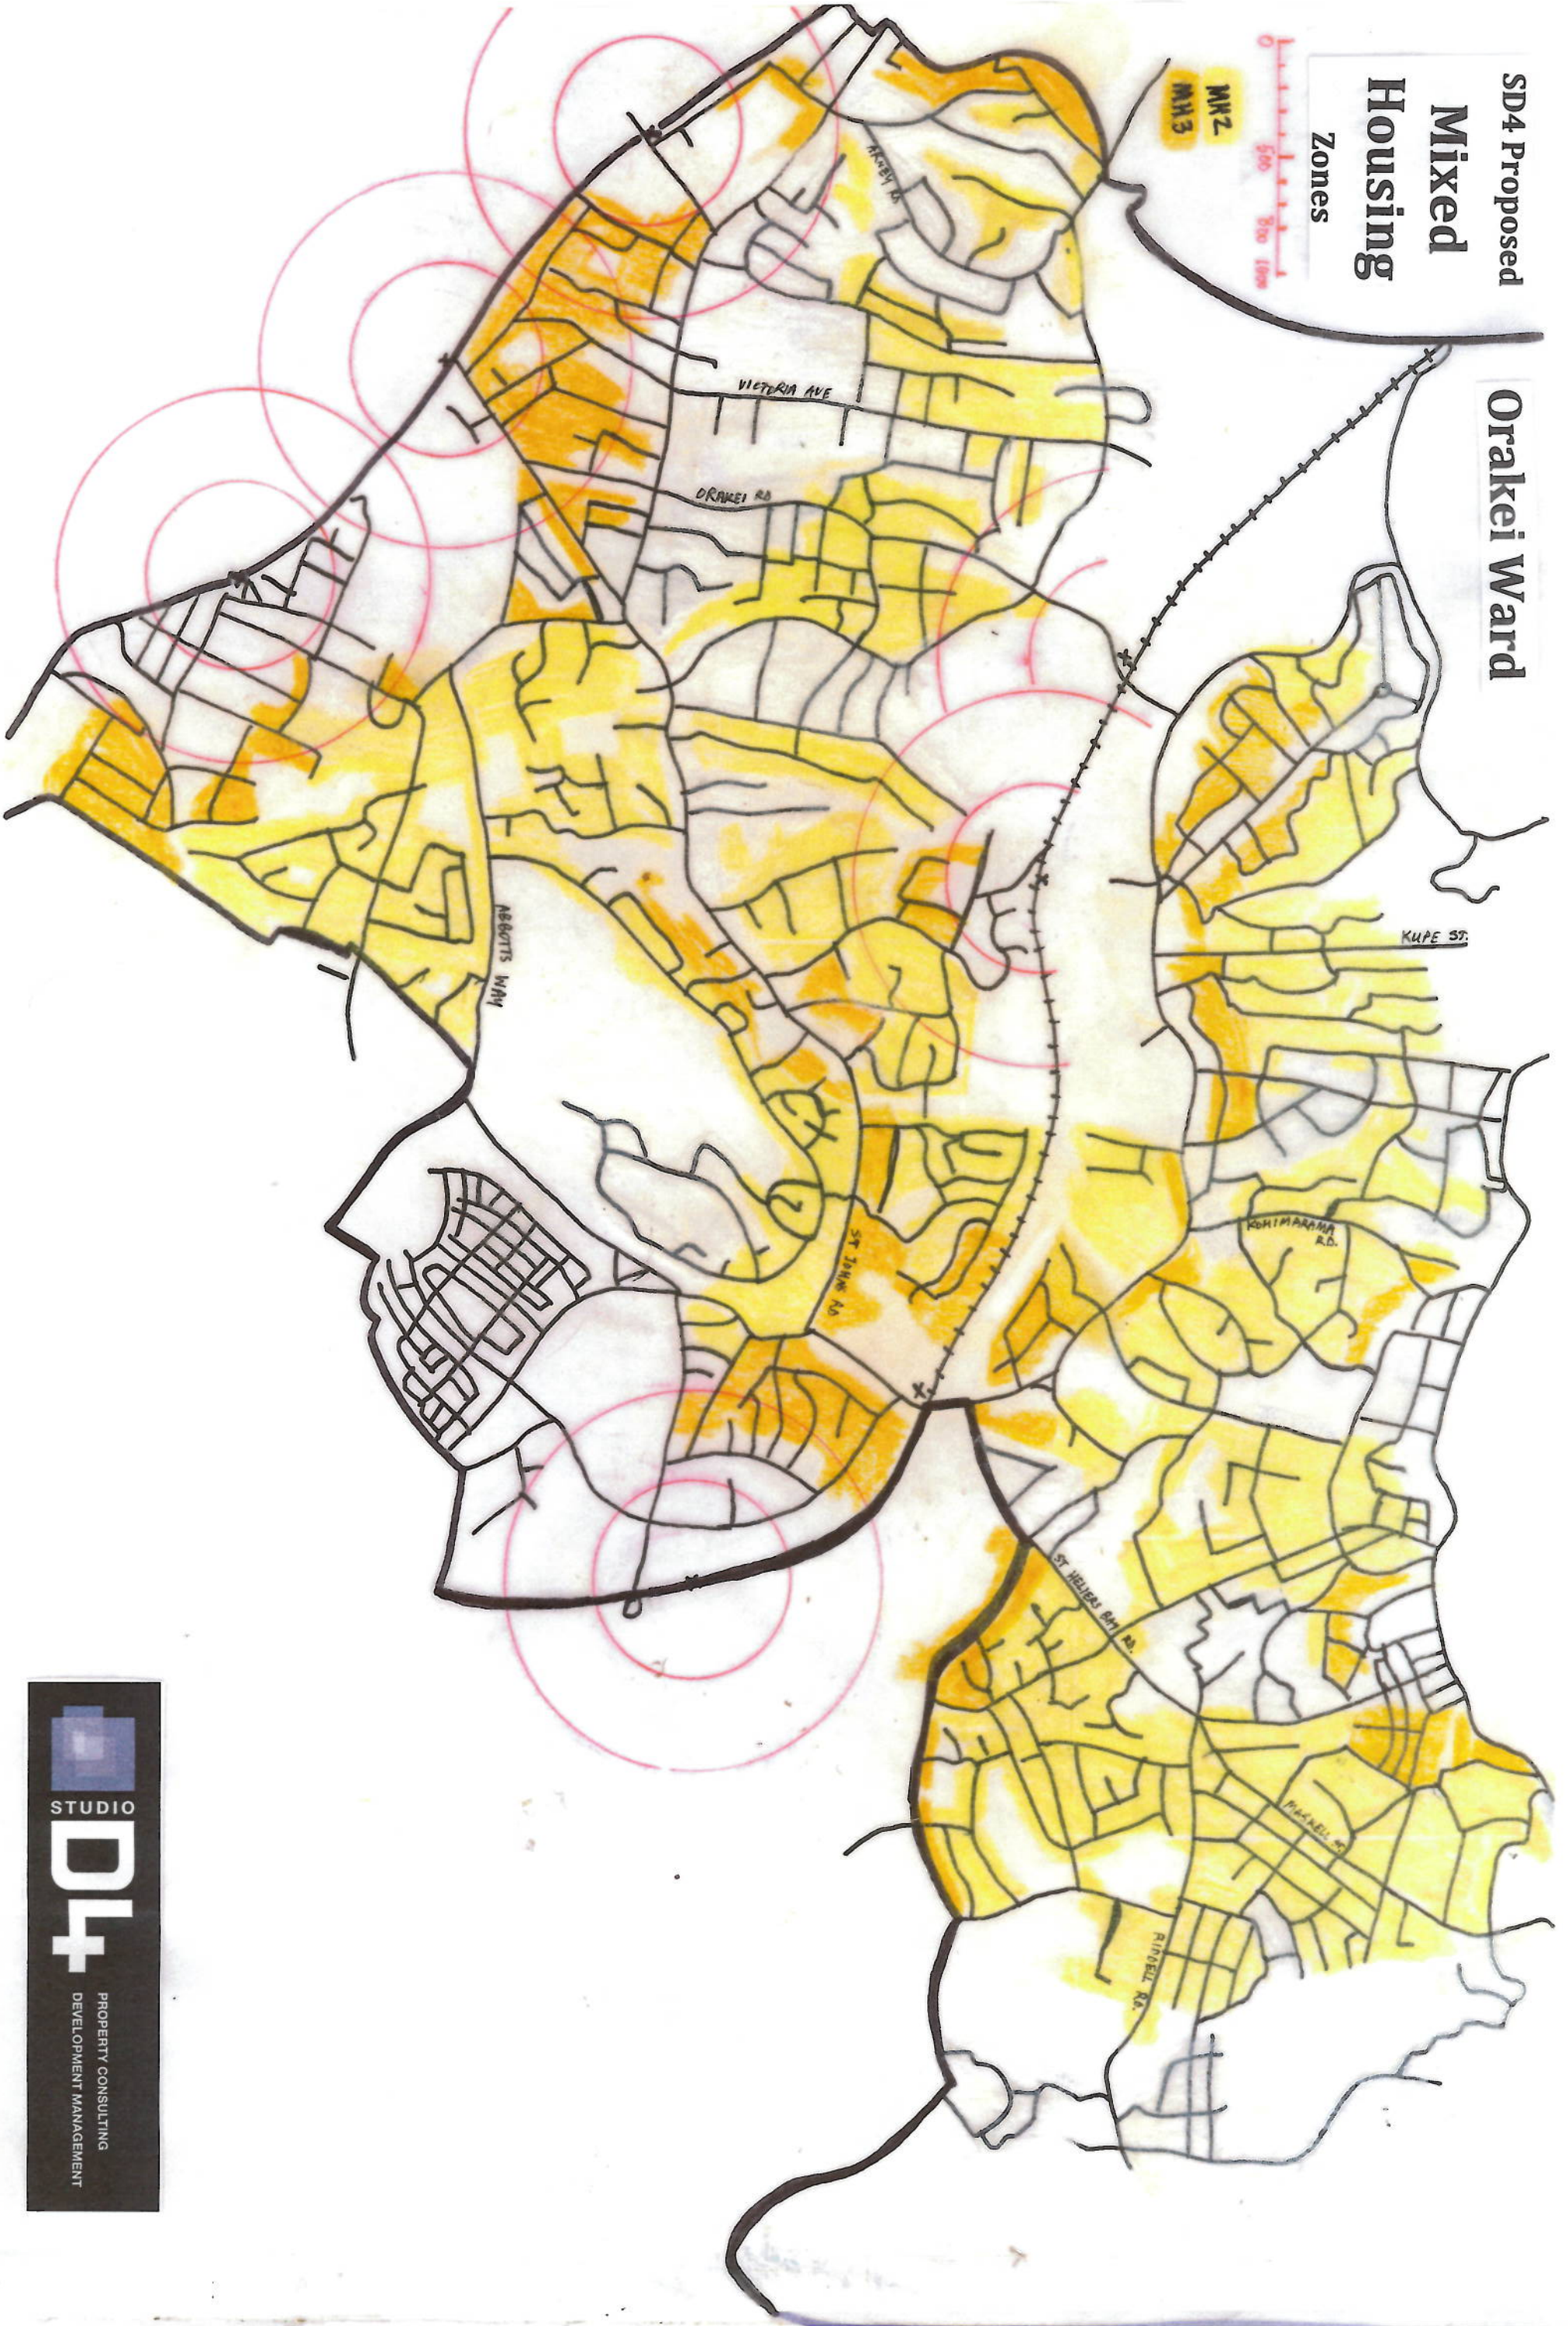

Orakei Ward

draft Unitary Plan

SD4 Proposed

Mixed Housing Zones

MK2
MH3

Orakei Ward

SD4 Proposed

Up-Zoning

viz draft Unitary Plan

SINGLE TO MH2
SINGLE TO MH3
SINGLE/MH TO THAB
MIXED USE

Orakei Ward